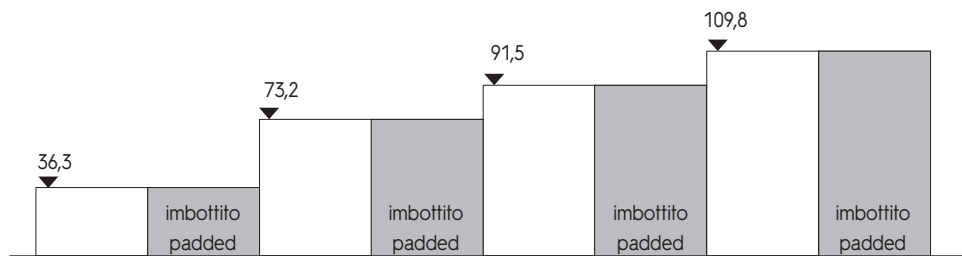

## ALTEZZE / HEIGHTS

## LARGHEZZE / WIDTHS

L 200/300 cm (120 LEDs per m).

Complete with 2m power cable.

LED strip fixed with biadhesive that can be adjusted to size and has two wired ends.

L / W cm	
200	(24 W)
300	(36 W)