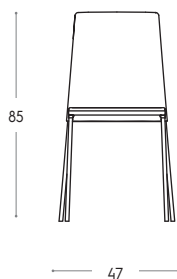

## SEDIA NERJA / NERJA CHAIR

---

---

H / H cm	L / W cm	P / D cm
85	47	48

---