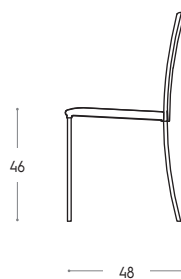

## SEDIA NERJA / NERJA CHAIR

---

---

H / H cm	L / W cm	P / D cm
85	47	48

---