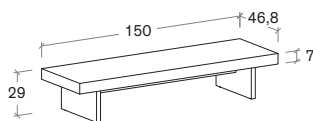

Panca scendiletto in folding

Mitre-folded bed end bench

Gambe sp. 3 cm.

Legs 3 cm thick.