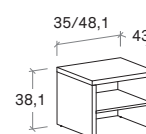

Luggage shelf with back panel

**Piano e fianchi sp. 3 cm.**

**Alzata sp. 1,8 cm.**

Top and sides 3 cm thick.  
Upstand 1,8 cm thick.

**Listelli in alluminio.**

Aluminium strips.

**Comodino**

Bedside table

**Sp. 3 cm.**

3 cm thick.

**Comodino con ripiano**

Bedside table with shelf

**Sp. 3 cm.**

3 cm thick.

**Ripiano sp. 1,2 cm.**

Shelf 1,2 cm thick.