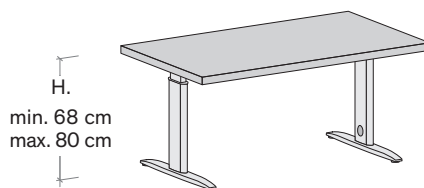

misure L x H x P cm /
dimensions W x H x D cm

140 x 75,2 x 165
160 x 75,2 x 165
180 x 75,2 x 165
200 x 75,2 x 165

Le informazioni contenute nelle presenti schede tecniche sono indicative. Eventuali differenze con il listino in vigore non costituiscono motivo di contestazione.
The information given in this technical sheet are indicative. Any discrepancies with the price list currently in force cannot be cause for complaint.

Tavolo circolare
Circular table

Tavolo circolare in appoggio su basi H. 56,6
Circular table set on 56,6cm-high base units

misure L x H x P cm /
dimensions W x H x D cm
145 x 75 x 145

misure L x H x P cm /
dimensions W x H x D cm
160 x 75 x 100/80
180 x 75 x 100/80

misure L x H x P cm /
dimensions W x H x D cm
160 x 75 x 120/80
180 x 75 x 120/80

misure L x H x P cm /
dimensions W x H x D cm
320 x 75 x 205/165
360 x 75 x 205/165

misure L x H x P cm /
dimensions W x H x D cm
320 x 75 x 245/165
360 x 75 x 245/165

Sp. 3 cm
3cm-thick

Sp. 5 cm
5cm-thick

misure L x H x P cm /
dimensions W x H x D cm

140 × max 80 × 80
160 × max 80 × 80
180 × max 80 × 80
200 × max 80 × 80

Sp. 3 cm
3cm-thick

Sp. 5 cm
5cm-thick

misure L x H x P cm /
dimensions W x H x D cm