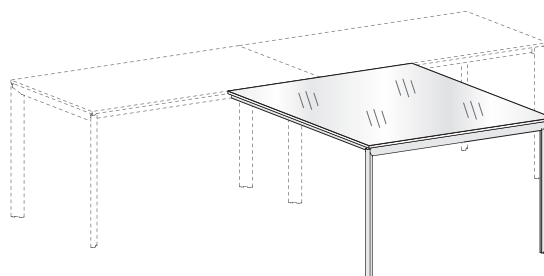

Scrivanie sp. 1,2 cm

1,2cm-thick desks

cinquanta3

Piano in nobilitato
Foil-wrapped top

Piano in vetro
Glass top

misure L x H x P cm /
dimensions W x H x D cm

80 x 75 x 60
100 x 75 x 60
120 x 75 x 60

misure L x H x P cm /
dimensions W x H x D cm

80 x 75,2 x 60
100 x 75,2 x 60
120 x 75,2 x 60

misure L x H x P cm /
dimensions W x H x D cm

80 x 75 x 80
100 x 75 x 80
120 x 75 x 80

misure L x H x P cm /
dimensions W x H x D cm

120 x 75,2 x 80

misure L x H x P cm /
dimensions W x H x D cm

80 x 75 x 120
100 x 75 x 120
120 x 75 x 120

misure L x H x P cm /
dimensions W x H x D cm

80 x 75,2 x 120
100 x 75,2 x 120
120 x 75,2 x 120

misure L x H x P cm /
dimensions W x H x D cm

140 x 75 x 165
160 x 75 x 165
180 x 75 x 165
200 x 75 x 165

misure L x H x P cm /
dimensions W x H x D cm

140 x 75,2 x 165
160 x 75,2 x 165
180 x 75,2 x 165
200 x 75,2 x 165

Le informazioni contenute nelle presenti schede tecniche sono indicative. Eventuali differenze con il listino in vigore non costituiscono motivo di contestazione.
The information given in this technical sheet are indicative. Any discrepancies with the price list currently in force cannot be cause for complaint.