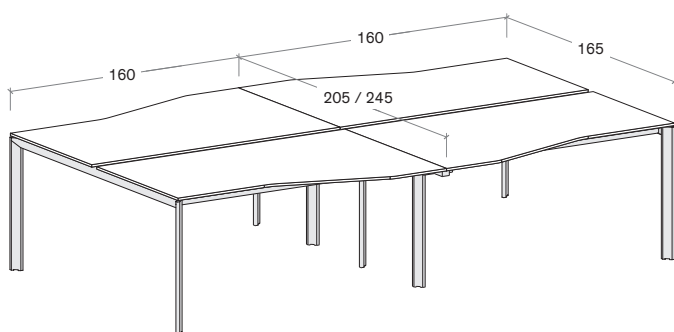

misure L x H x P cm /
dimensions W x H x D cm

140 x 75,2 x 165
160 x 75,2 x 165
180 x 75,2 x 165
200 x 75,2 x 165

Le informazioni contenute nelle presenti schede tecniche sono indicative. Eventuali differenze con il listino in vigore non costituiscono motivo di contestazione.
The information given in this technical sheet are indicative. Any discrepancies with the price list currently in force cannot be cause for complaint.

Tavolo circolare
Circular table

Tavolo circolare in appoggio su basi H. 56,6
Circular table set on 56,6cm-high base units

misure L x H x P cm /
dimensions W x H x D cm
145 x 75 x 145

misure L x H x P cm /
dimensions W x H x D cm
160 x 75 x 100/80
180 x 75 x 100/80

misure L x H x P cm /
dimensions W x H x D cm
160 x 75 x 120/80
180 x 75 x 120/80

misure L x H x P cm /
dimensions W x H x D cm
320 x 75 x 205/165
360 x 75 x 205/165

misure L x H x P cm /
dimensions W x H x D cm
320 x 75 x 245/165
360 x 75 x 245/165

140 × max 80 × 80
160 × max 80 × 80
180 × max 80 × 80
200 × max 80 × 80

Sp. 3 cm
3cm-thick

Sp. 5 cm
5cm-thick

misure L x H x P cm /
dimensions W x H x D cm

140 × max 80 × 80
160 × max 80 × 80
180 × max 80 × 80
200 × max 80 × 80