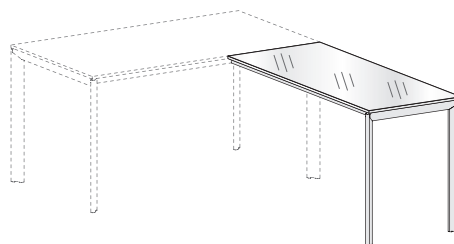

Scrivanie sp. 1,2 cm

1,2cm-thick desks

cinquanta3

Piano in nobilitato
Foil-wrapped top

Piano in vetro
Glass top

misure L x H x P cm /
dimensions W x H x D cm

80 x 75 x 60
100 x 75 x 60
120 x 75 x 60

misure L x H x P cm /
dimensions W x H x D cm

80 x 75,2 x 60
100 x 75,2 x 60
120 x 75,2 x 60

misure L x H x P cm /
dimensions W x H x D cm

80 x 75 x 80
100 x 75 x 80
120 x 75 x 80

misure L x H x P cm /
dimensions W x H x D cm

120 x 75,2 x 80

misure L x H x P cm /
dimensions W x H x D cm

80 x 75 x 120
100 x 75 x 120
120 x 75 x 120

misure L x H x P cm /
dimensions W x H x D cm

80 x 75,2 x 120
100 x 75,2 x 120
120 x 75,2 x 120

misure L x H x P cm /
dimensions W x H x D cm

140 x 75 x 165
160 x 75 x 165
180 x 75 x 165
200 x 75 x 165

misure L x H x P cm /
dimensions W x H x D cm

140 x 75,2 x 165
160 x 75,2 x 165
180 x 75,2 x 165
200 x 75,2 x 165

Le informazioni contenute nelle presenti schede tecniche sono indicative. Eventuali differenze con il listino in vigore non costituiscono motivo di contestazione.
The information given in this technical sheet are indicative. Any discrepancies with the price list currently in force cannot be cause for complaint.