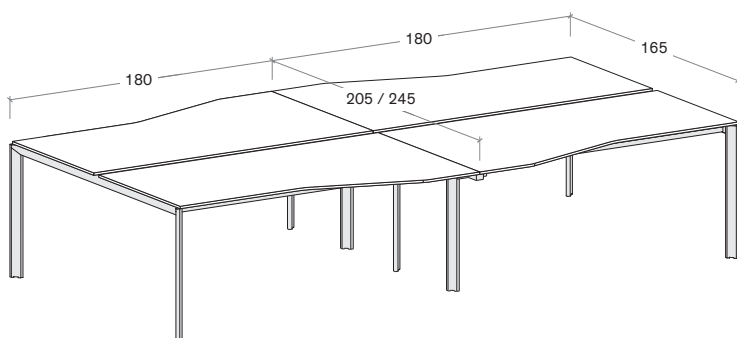

misure L x H x P cm /
dimensions W x H x D cm

140 x 75,2 x 165
160 x 75,2 x 165
180 x 75,2 x 165
200 x 75,2 x 165

Le informazioni contenute nelle presenti schede tecniche sono indicative. Eventuali differenze con il listino in vigore non costituiscono motivo di contestazione.
The information given in this technical sheet are indicative. Any discrepancies with the price list currently in force cannot be cause for complaint.

Tavolo circolare
Circular table

Tavolo circolare in appoggio su basi H. 56,6
Circular table set on 56,6cm-high base units

misure L x H x P cm /
dimensions W x H x D cm
145 x 75 x 145

misure L x H x P cm /
dimensions W x H x D cm
160 x 75 x 100/80
180 x 75 x 100/80

misure L x H x P cm /
dimensions W x H x D cm
160 x 75 x 120/80
180 x 75 x 120/80

misure L x H x P cm /
dimensions W x H x D cm
320 x 75 x 205/165
360 x 75 x 205/165

misure L x H x P cm /
dimensions W x H x D cm
320 x 75 x 245/165
360 x 75 x 245/165

140 × max 80 × 80
160 × max 80 × 80
180 × max 80 × 80
200 × max 80 × 80

Sp. 3 cm
3cm-thick

Sp. 5 cm
5cm-thick

misure L x H x P cm /
dimensions W x H x D cm

140 × max 80 × 80
160 × max 80 × 80
180 × max 80 × 80
200 × max 80 × 80