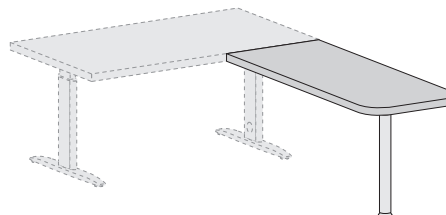

140 × max 80 × 80
160 × max 80 × 80
180 × max 80 × 80
200 × max 80 × 80

Sp. 3 cm
3cm-thick

Sp. 5 cm
5cm-thick

misure L x H x P cm /
dimensions W x H x D cm

140 × max 80 × 80
160 × max 80 × 80
180 × max 80 × 80
200 × max 80 × 80

Sp. 3 cm
3cm-thick

Sp. 5 cm
5cm-thick

misure L x H x P cm /
dimensions W x H x D cm

80 × max 92,5 × 80
100 × max 92,5 × 80
120 × max 92,5 × 80

Piani sospesi con alzata sp. 5 cm

Wall-mounted tops with upstand 5 cm thick