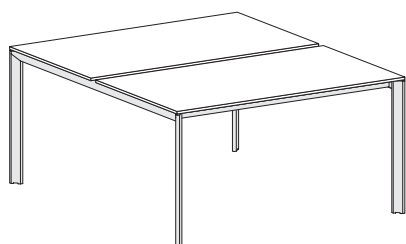

Scrivanie sp. 1,2 cm

1,2cm-thick desks

cinquanta3

Piano in nobilitato
Foil-wrapped top

Piano in vetro
Glass top

misure L x H x P cm /
dimensions W x H x D cm

80 x 75 x 60
100 x 75 x 60
120 x 75 x 60

misure L x H x P cm /
dimensions W x H x D cm

80 x 75,2 x 60
100 x 75,2 x 60
120 x 75,2 x 60

misure L x H x P cm /
dimensions W x H x D cm

80 x 75 x 80
100 x 75 x 80
120 x 75 x 80

misure L x H x P cm /
dimensions W x H x D cm

120 x 75,2 x 80

misure L x H x P cm /
dimensions W x H x D cm

80 x 75 x 120
100 x 75 x 120
120 x 75 x 120

misure L x H x P cm /
dimensions W x H x D cm

80 x 75,2 x 120
100 x 75,2 x 120
120 x 75,2 x 120

misure L x H x P cm /
dimensions W x H x D cm

140 x 75 x 165
160 x 75 x 165
180 x 75 x 165
200 x 75 x 165

misure L x H x P cm /
dimensions W x H x D cm

140 x 75,2 x 165
160 x 75,2 x 165
180 x 75,2 x 165
200 x 75,2 x 165

Le informazioni contenute nelle presenti schede tecniche sono indicative. Eventuali differenze con il listino in vigore non costituiscono motivo di contestazione.
The information given in this technical sheet are indicative. Any discrepancies with the price list currently in force cannot be cause for complaint.