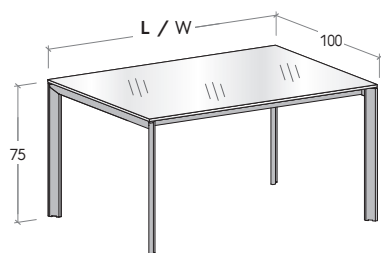

## TAVOLO VIGO / VIGO TABLE

---

### Tavolo con piano in vetro e gambe metalliche

Table with glass top and metal legs

Piano in vetro sp. 1,2 cm.

1,2cm-thick top glass.

H / H cm	L / W cm	P / D cm
75	120	100
75	180	100
75	200	100