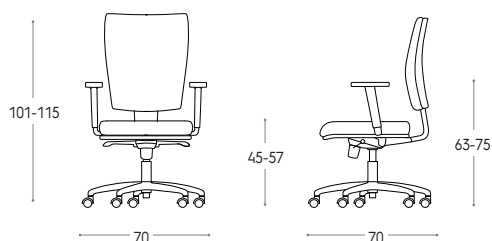

# SEDIA OPERATIVA LAKI / LAKI TASK CHAIR

Senza braccioli  
Without armrests

H / H cm	L / W cm	P / D cm
101-115	70	70

Con braccioli rebolabili e pad morbido  
With adjustable armrests and soft pad

H / H cm	L / W cm	P / D cm
101-115	70	70

Basamento a 5 razze girevole.  
5-star swivel base.

Seduta e schienale imbottiti.  
Padded seat and backrest.

Sedia conforme al D.lgs 81/2008, risponde alla tipologia  
A della normativa UNI EN 1335.

Chair made to Italian standards (D.lgs 81/2008), rated  
type A according to standard EN 1335.