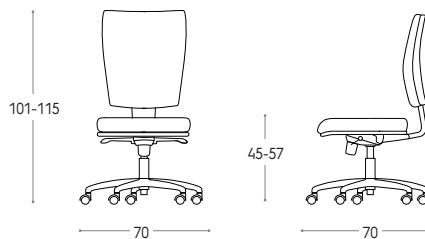

# SEDIA OPERATIVA LAKI / LAKI TASK CHAIR

Senza braccioli  
Without armrests

H / H cm	L / W cm	P / D cm
101-115	70	70

Con braccioli rebolabili e pad morbido  
With adjustable armrests and soft pad

H / H cm	L / W cm	P / D cm
101-115	70	70

Basamento a 5 razze girevole.  
5-star swivel base.

Seduta e schienale imbottiti.  
Padded seat and backrest.

Sedia conforme al D.lgs 81/2008, risponde alla tipologia  
A della normativa UNI EN 1335.

Chair made to Italian standards (D.lgs 81/2008), rated  
type A according to standard EN 1335.