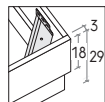

TESTIERA ARNAD / ARNAD HEADBOARD

TURCHE PLATFORM BEDS

R18Z

R18Z dritto

Straight R18Z