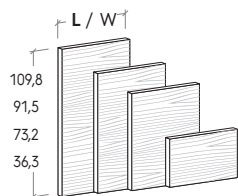

TESTIERA **ARNAD** / ARNAD HEADBOARD

Esempi di composizione Examples of configuration

Esempio testiera sospesa Example of wall-mounted headboard

TESTIERA ARNAD / ARNAD HEADBOARD

Pannelli boiserie

Wall panels

Sp. 2,9 cm
2,9 cm thick

H / H cm	L / W cm
36,3	60
73,2	90
91,5	120
109,8	

Pannelli boiserie imbottiti

Padded wall panels

Sp. 2,9 cm
2,9 cm thick

Sfoderabile.
Removable covers.

H / H cm	L / W cm
36,3	60
73,2	90
91,5	120
109,8	

L 200/300 cm (120 LEDs per m).
Complete with 2m power cable.
LED strip fixed with biadhesive that can be adjusted to size and has two wired ends.

L / W cm	
200	(24 W)
300	(36 W)

Trasformatore per retroilluminazione