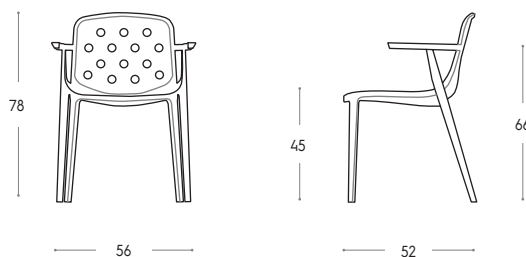

SEDIA CORK / CORK CHAIR

In tecnopolimero.
Technopolymer.

H / H cm	L / W cm	P / D cm
78	56	52
