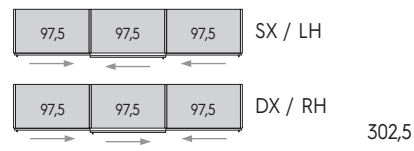

+ 2 cm in width
+ 2 cm in height

ARMADI SCORREVOLI / SLIDING DOOR WARDROBES

MODULARITÀ IN LARGHEZZA CON FIANCHI ESTERNI SP. 2,5 CM
 MODULE COMBINATION WIDTHS WITH 2,5CM-THICK OUTER SIDE PANELS

Misure in cm.
 Dimensions in cm.