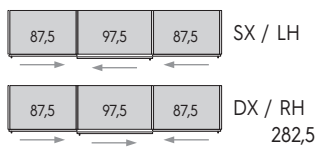

+ 2 cm in width
+ 2 cm in height

ARMADI SCORREVOLI / SLIDING DOOR WARDROBES

MODULARITÀ IN LARGHEZZA CON FIANCHI ESTERNI SP. 2,5 CM
 MODULE COMBINATION WIDTHS WITH 2,5CM-THICK OUTER SIDE PANELS

Misure in cm.
 Dimensions in cm.